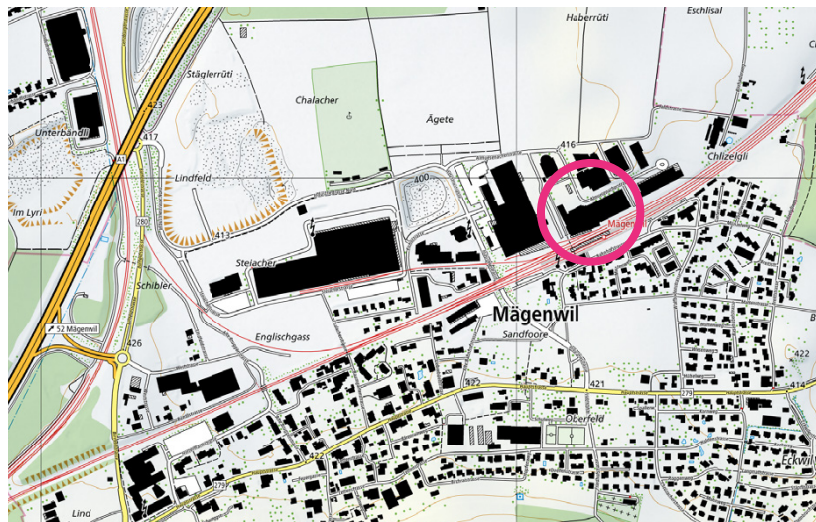

Map

Mägenwil logistics center

Post CH Ltd
PostLogistics
Mägenwil logistics center
Almüsenacherstrasse 4
5506 Mägenwil

Phone +41 848 888 888 (Customer Service)
+41 800 825 800 (Collection)
+41 800 888 888 (Swiss-Courier)

Arriving by car

Exit the A1 motorway at "Mägenwil" At the roundabout take the third exit and follow Birrfeldstrasse for 500 m. At the roundabout take the first exit and follow Industriestrasse for 900 m. Then turn slightly left onto Almüsenacherstrasse. After 240 metres, turn right onto Industrie N road.

Arriving by public transport

Take the train to Mägenwil. Take the subway and head north.

[Google Maps](#)