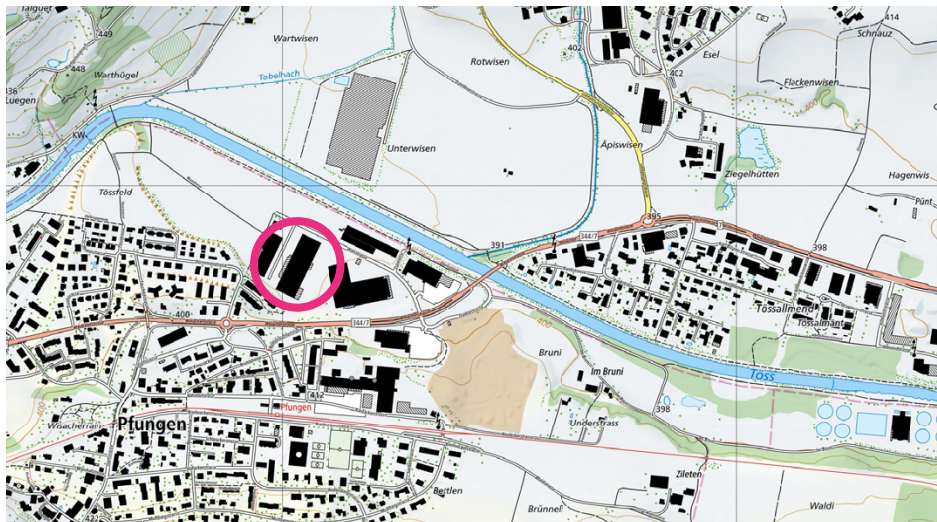

# Map

### Arriving by car

Leave the A1 motorway at exit 69 Wülflingen towards Embrach/Pfungen. Take Wülflinger-/Weiacherstrasse for 3.5 km until you enter Pfungen. Around 50 metres after the bridge over the River Töss, turn right onto Wanistrasse and drive to the farthest building.

### Arriving by public transport

Take the train to Pfungen. Then walk along Bahnhofstrasse northwards and turn left to stay on Bahnstrasse. Cross Hauptstrasse at the roundabout and walk along Dürrenrainstrasse. Take the stairs and then turn right into Wanistrasse. Approx. 8 minutes on foot.

[Google Maps](#)