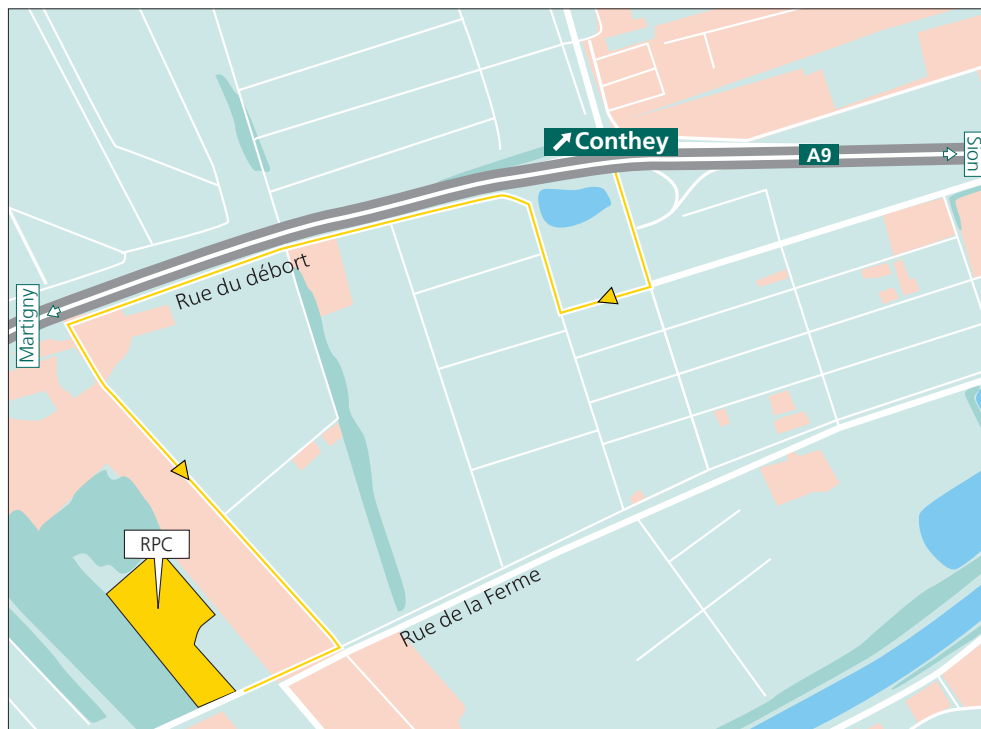

Vétroz regional parcel center Map

Itinerary

By car

- Leave the motorway at the Conthey (A9) exit.
- Take the turn to head south.
- Turn right on the "route des Eterpys".
- Follow the "route du Débort" (which runs alongside the motorway).
- At the crossroads, turn left onto "route des Artisans" and continue straight until reaching the Biofruits building (the regional parcel center is behind it).