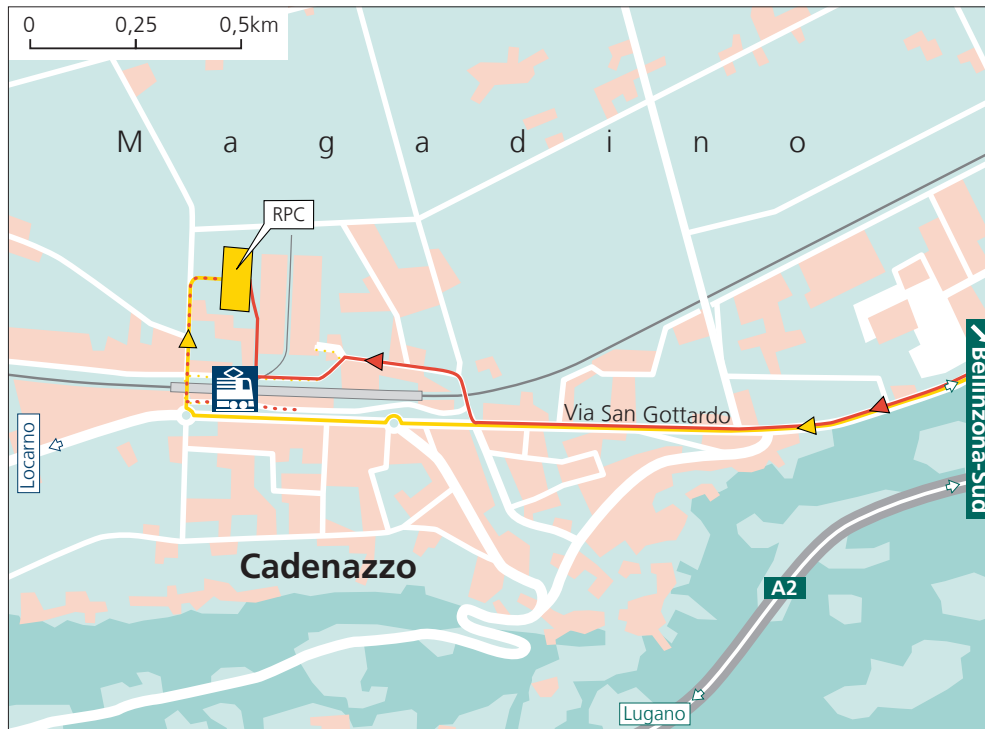

## Map

### Directions

#### By car

- Arriving from the A2, exit towards Locarno and continue to Cadenazzo
- Turn right at the roundabout of the SBB station
- Go through the railway station's underpass and continue straight ahead for 300 m
- The RPC is on the right

#### For HGVs unloading/loading

- Arriving from the A2, exit towards Locarno and continue to Cadenazzo
- After reaching the "Il Ponte" restaurant, turn right towards the "Zona Industrie"
- Cross the railway bridge and turn left
- Go past the STISA SA center
- After crossing the tracks, turn right
- At the entrance, continue straight for 80 m and then turn left