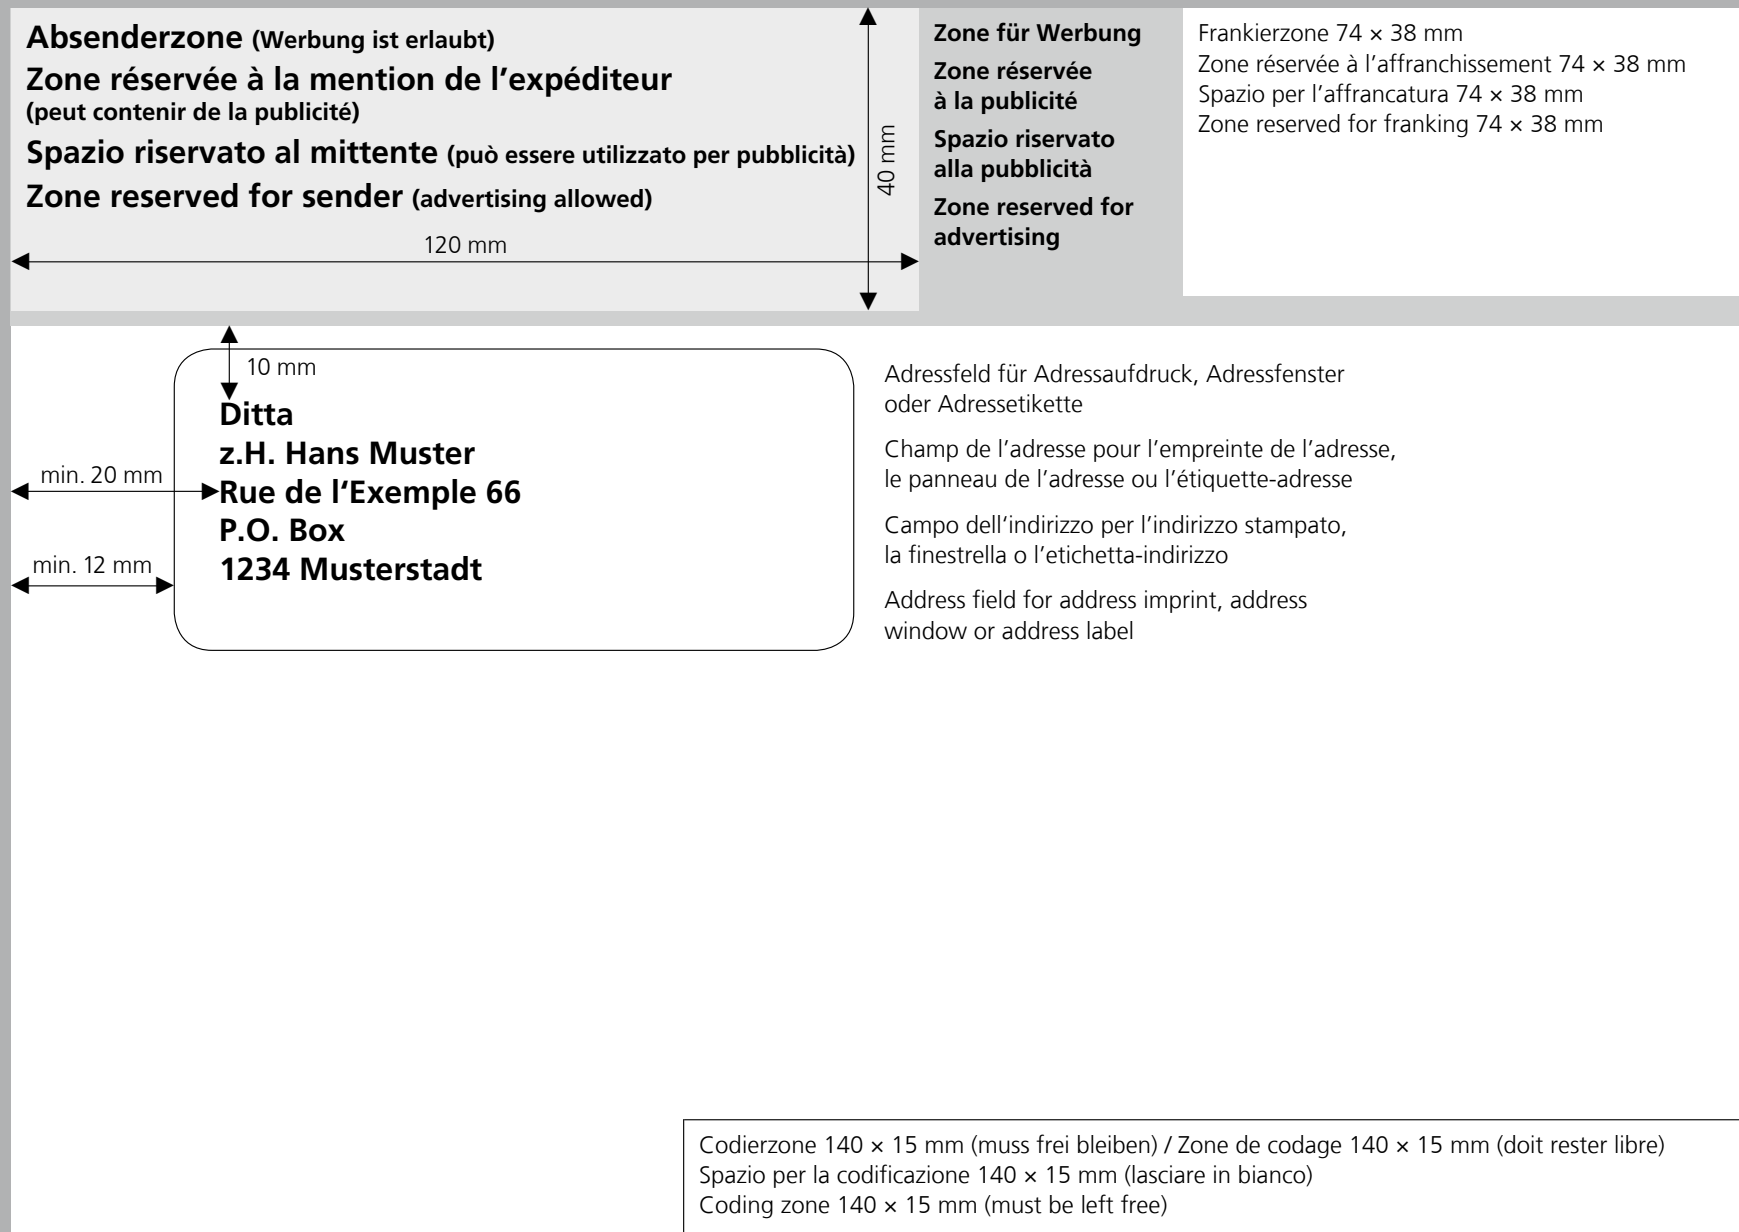

Kontrollmaske Couvert C5 (229 × 162 mm), links adressiert
Masque de contrôle enveloppe C5 (229 × 162 mm), adresse à gauche
Maschera di controllo busta C5 (229 × 162 mm), indirizzo a sinistra
Control mask envelope C5 (229 × 162 mm), address on the left hand side