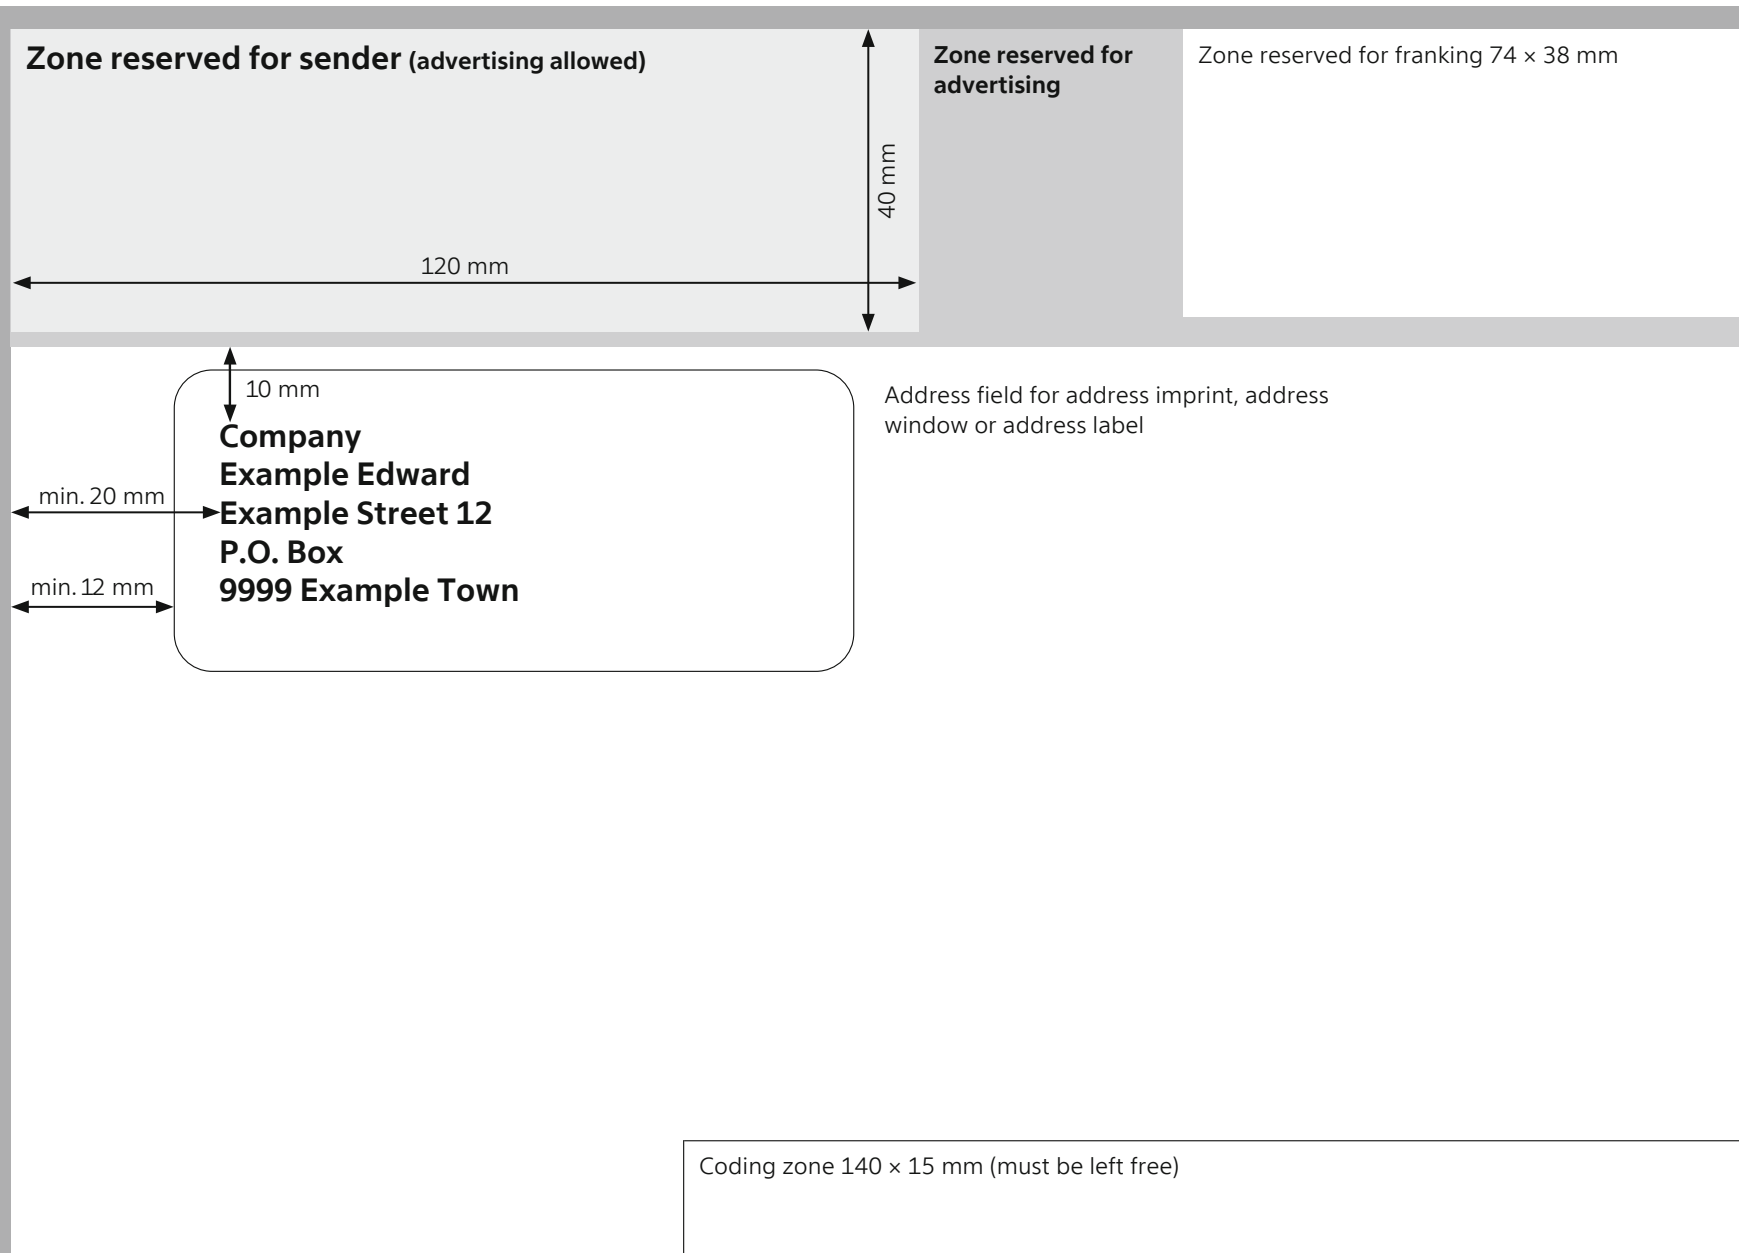

Control mask envelope C5 (229 × 162 mm), address on the left hand side

© Post CH Ltd, 02.2026, www.swisspost.ch/layout-of-letters