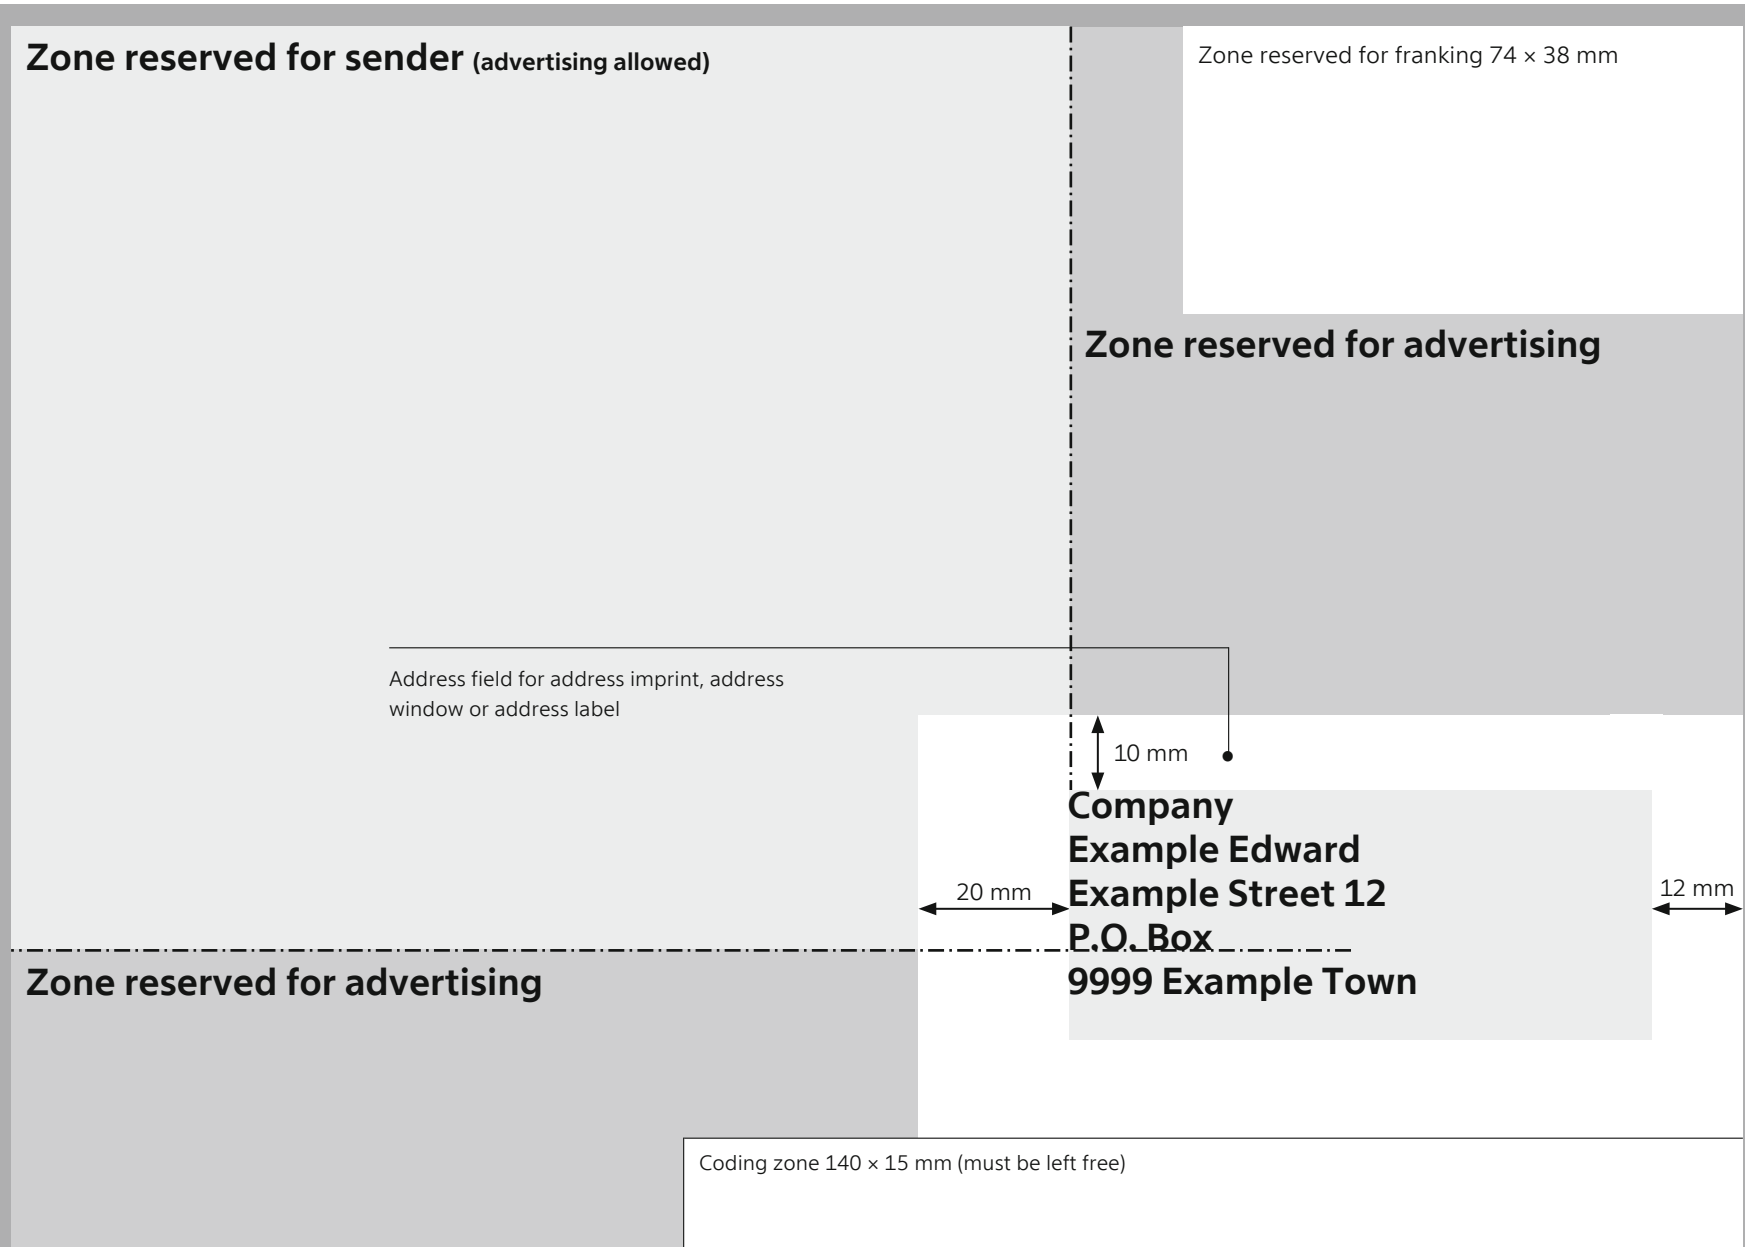

Control mask envelope C5 (229 × 162 mm), address on the right hand side

© Post CH Ltd, 02.2026, www.swisspost.ch/layout-of-letters