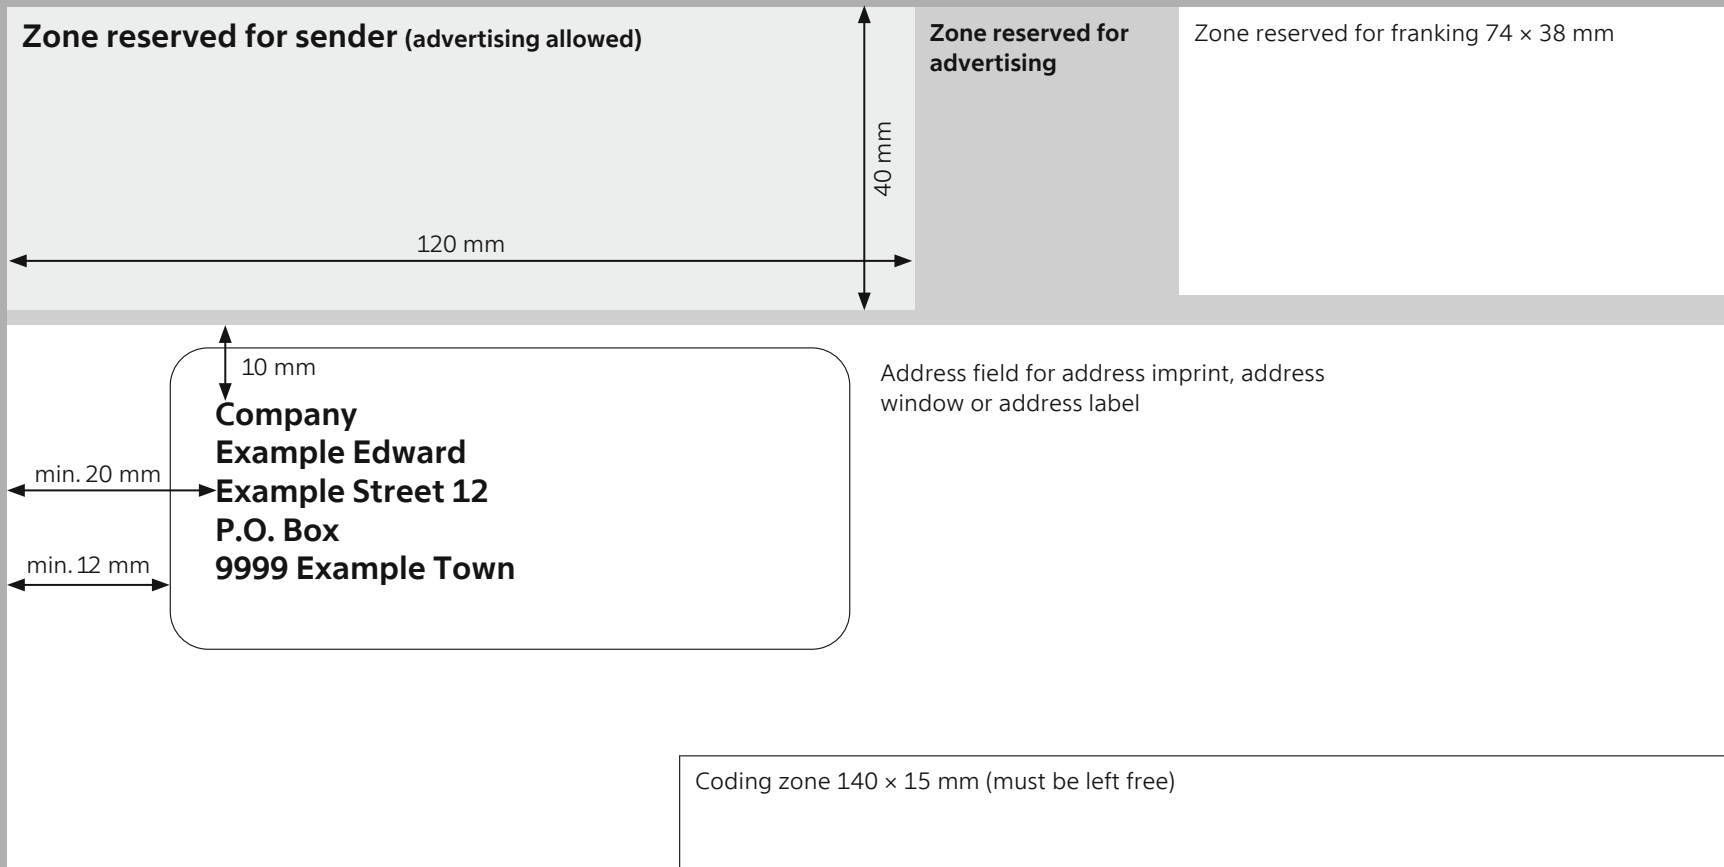

# Control mask envelope C6/5 (229 x 114 mm), address on the left hand side

© Post CH Ltd, 02.2026, [www.swisspost.ch/layout-of-letters](http://www.swisspost.ch/layout-of-letters)