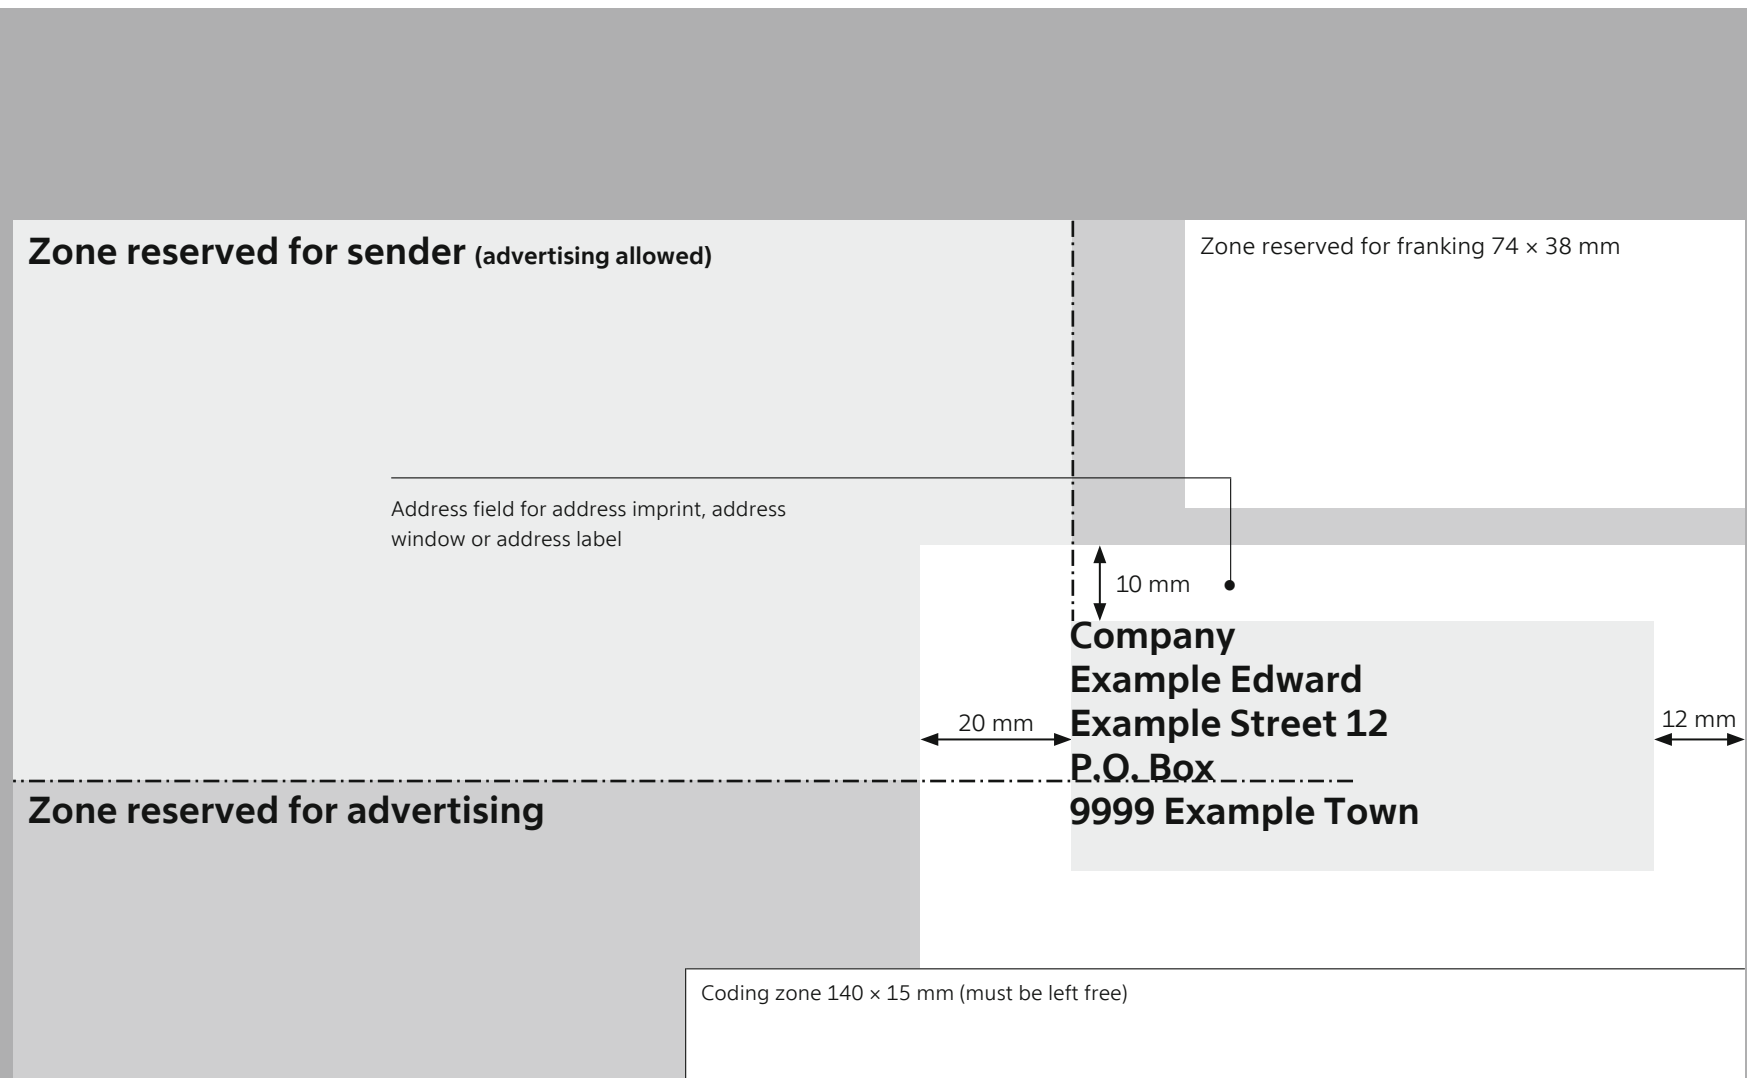

Control mask envelope C6/5 (229 x 114 mm), address on the right hand side

© Post CH Ltd, 02.2026, www.swisspost.ch/layout-of-letters