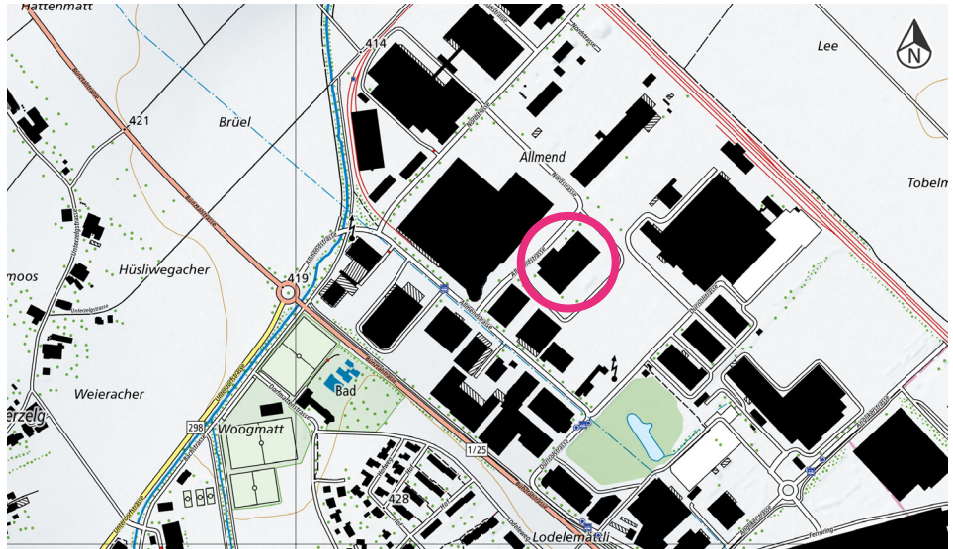

Map

Villmergen logistics center

PostLogistics Ltd
Villmergen logistics center
Allmendstrasse 8
5612 Villmergen

Phone 058 386 67 66

Arriving by car

A1 motorway, "Lenzburg" exit, left lane in the direction of "Wohlen". Continue straight ahead, and at the third roundabout, take the third exit towards "Industrie Villmergen". Follow Allmendstrasse until the Swiss Post entrance on the left. After approx. 80 m, turn right at no. 8. Please use the visitors' car park.

Arriving by public transport

Wohlen station, bus N° 3 to last stop ("Wohlen AG, Planzer"). Turn right along Allmendstrasse, take first left after approx. 80 m, then no. 8 on the right. Approx. 5 minutes on foot.

[Google Maps](#)